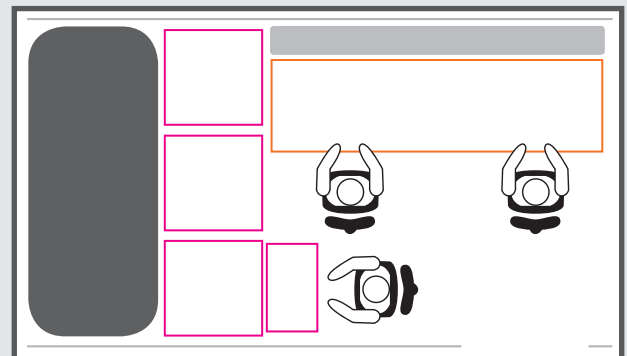

Travelling dimensions:

Length: 6 mt
Width: 2.2 mt
Height: 2.8 mt
License Plate: EH 916 BH
Gross Weight: 3.300 mtm

Operational dimensions:

Length: 6 mt
Width: 2.2 mt
Height: 2.8 mt

Power:

220 volts, 1x32 Amps

• VISION

34x34 ROSS Multi Format Router
HD instrument TECKTRONIX WFM5000
Distribution, conversion & synchronising GVG Gecko Flex

• VT & EDITING

Up to 2 EVS XT3, BLT SMS220/400 or GVG DYNO K2
with GIGABIT/SDTI network
Up to 2 VTR (XDCAM, HDCAM,
DIGITAL BETACAM and more)
1 non linear edit GVG Edius

• AUDIO

16x16 QUARTZ STEREO ROUTER
KROMA 12 ports intercom system
Listening system by WHOLER

VISION SLOMO OPERATOR
STORAGE SPACE