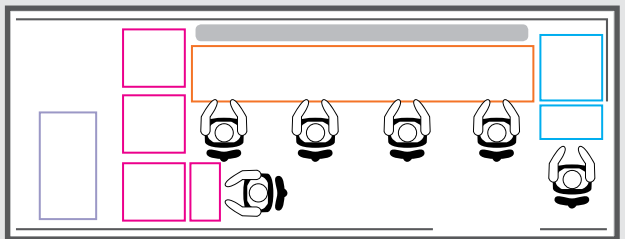

Travelling dimensions:

- Length: 7 mt
- Width: 2 mt
- Height: 3.3 mt
- License Plate: EB 808 LC
- Gross Weight: 5.200 mtm

Operational dimensions:

- Length: 8 mt
- Width: 2.5 mt
- Height: 4.5 mt

Power:

- 220 volts, 1x32 Amps
- 12 KvA on-board Fischer PANDA generator