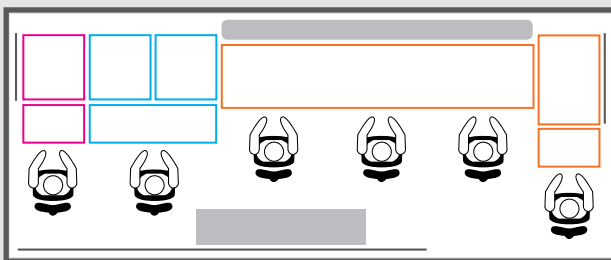

### Operational dimensions:

Length: 8 mt

Width: 2.5 mt

Height: 3.2 mt

PRODUCTION

AUDIO

VISION